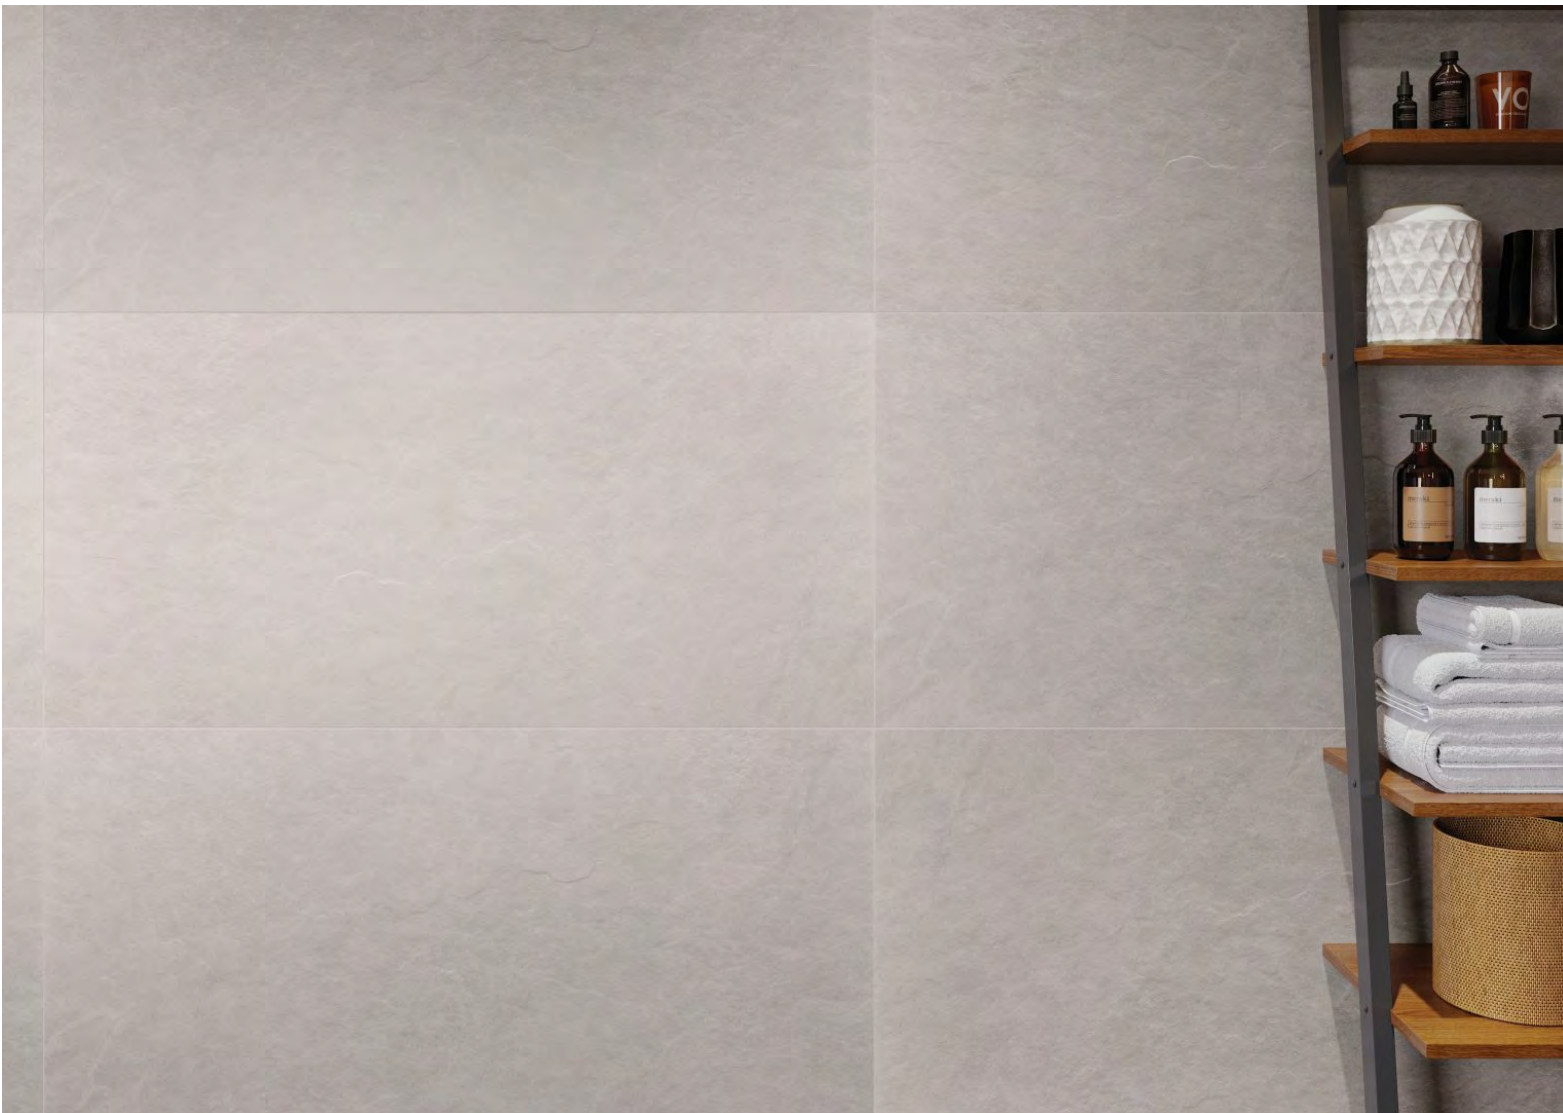

INSPIRATION STONE

ASH

12"x12" Mosaic

12"x24"

24"x24"

24"x48"

ASH

white