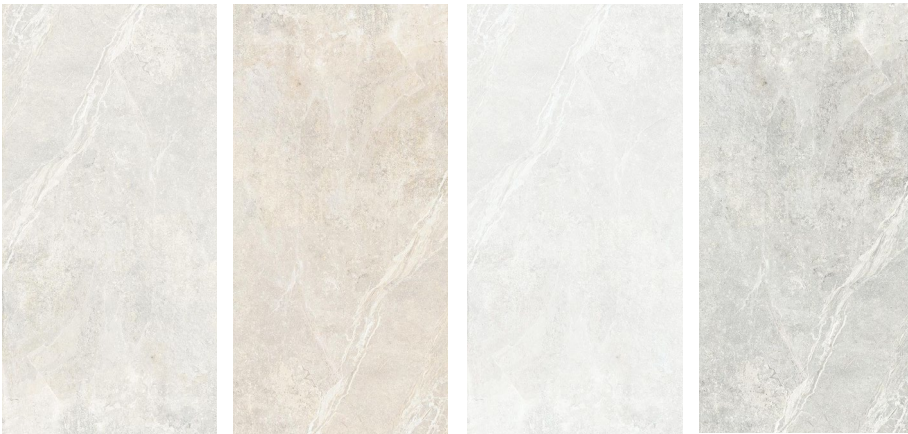

SOFT STONE SERIES

SOFTSTONE Porcelain Series

white

ivory

pearl

grey

Stocked Size

24"x48" Matt

SOFT STONE SERIES

**Sizes available

	59,7x119,7x8mm 24"x48" Matt
White	CX-SFT3D2
Ivory	CX-SFT4D2
Pearl	CX-SFT1D2
Grey	CX-SFT2D2
Packaging/box	2 pcs
Weight/box	27.55kg

*** Picture of Soft Stone Pearl
24" x 48" Matte on the wall