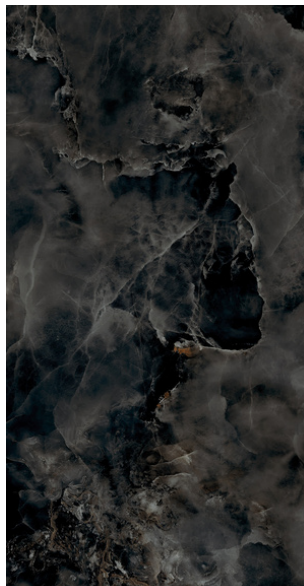

AQUAMARINE

Glazed Porcelain Tiles - Polished

It is a tribute to the monumental beauty of the element. The Pacific Ocean is the largest and the deepest. The surface of water stretches all the way to the horizon. The sun's rays illuminate its clear waters, yet there are fascinating worlds hidden in its depths

Grey

Blue

Black

Stocked Size

24" x 48" Pol

For more information, please visit www.ceramex.ca

AQUAMARINE

Glazed Porcelain Tiles - Polished