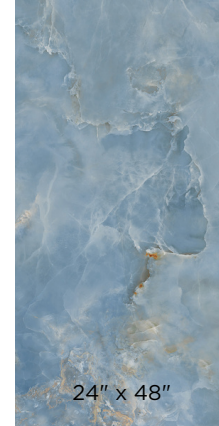

All Colours are rectified.

**All sizing is nominal and all product specifications are supplied by the manufacturer and are subject to change by the manufacturer without notice to you or to CerameX Tile & Stone. Please inspect before installing, no claims accepted after installation.

	597x1197x8mm 24" x 48" Polished
Grey	CX-AQU1D1
Blue	CX-AQU2D1
Black	CX-AQU4D1
Packaging/Box	2 PCS
Weight/Box	28.2kg