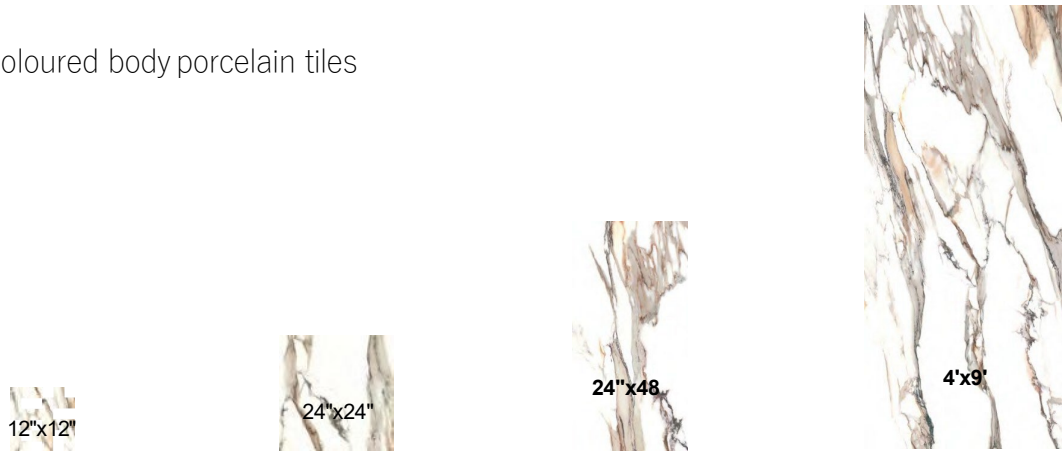

CALACATTA SERIES

CALACATTA Porcelain Series

Calacatta Gold

Calacatta White

Stocked Size
24"x24" Pol
24"x24" Matt
24"x48" Pol
24"x48" Matt
4'x9' Pol
12"x12" Mosaic

CALACATTA SERIES

*All sizes are rectified, coloured body porcelain tiles

**Sizes available

	297x297x8mm 12"x12" mosaic Matt	597x597x8mm 24"x24" Pol	597x597x8mm 24"x24" Matt	597x1197x8mm 24"x48" Pol	597x1197x8mm 24"x48" Matt	1197x2797x6mm 47.13"x110.12" Pol	1197x2797x6mm 47.13"x110.12" Matt
Calacatta Gold	CX-CAG1E2	CX-CAG1B1	CX-CAG1B2	CX-CAG1D1	CX-CAG1D2	CX-CAG1G1	
Calacatta White						CX-CAW1E1	
Packaging/box	5 pcs	4 pcs	4 pcs	2 pcs	2 pcs	1 pc	1 pc
Weight/box	8.4kg	27.3kg	27.3kg	27.7kg	27.7kg	49.5kg	49.5kg