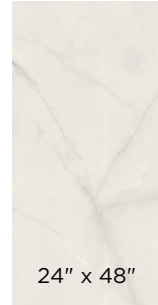

IMPRESS

Glazed Porcelain Tiles - Matte & Polished

Onix Pearl features a fantastic subtle pattern inspired by the semiprecious stone. As in the room scenes, it creates a background of indulgence ready with the ability to allow a sharp shot of color to amass a unique statement. The Impress collection is an up-scaled Patagonian quartzite. It impresses with its distinctive pattern.

Polished

Matte

Matte

Stocked Size

24" x 24" Pol

24" x 48" Pol

24" x 48" Matte

For more information, please visit www.ceramex.ca

IMPRESS

Glazed Porcelain Tiles - Matte & Polished

All finishes are rectified.

**All sizing is nominal and all product specifications are supplied by the manufacturer and are subject to change by the manufacturer without notice to you or to CerameX Tile & Stone. Please inspect before installing, no claims accepted after installation.

24" x 24"

24" x 48"

24" x 48"

	597x597x8mm 24" x 24" Polished	597x1197x8mm 24" x 48" Polished	597x1197x8mm 24" x 48" Matte
Impress			CX-IMP1D2
Onix Pearl	CX-ONP1B1	CX-ONP1D1	CX-ONP1D2
Packaging/Box	5 PCS	2 PCS	2 PCS
Weight/Box	33.95kg	28.2kg	28.2kg