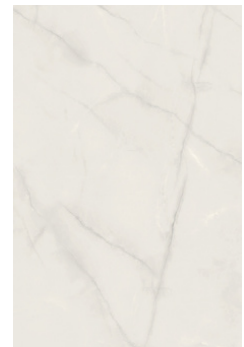

IMPRESS

Glazed Porcelain Tiles - Matte & Polished

Onix Pearl features a fantastic subtle pattern inspired by the semiprecious stone. As in the room scenes, it creates a background of indulgence ready with the ability to allow a sharp shot of color to amass a unique statement. The Impress collection is an up-scaled Patagonian quartzite. It impresses with its distinctive pattern.

24" x 24"

24" x 48"

24" x 48"

	597x597x8mm 24" x 24" Polished	597x1197x8mm 24" x 48" Polished	597x1197x8mm 24" x 48" Matte
Impress			CX-IMP1D2
Onix Pearl	CX-ONP1B1	CX-ONP1D1	CX-ONP1D2
Packaging/Box	5 PCS	2 PCS	2 PCS
Weight/Box	33.95kg	28.2kg	28.2kg