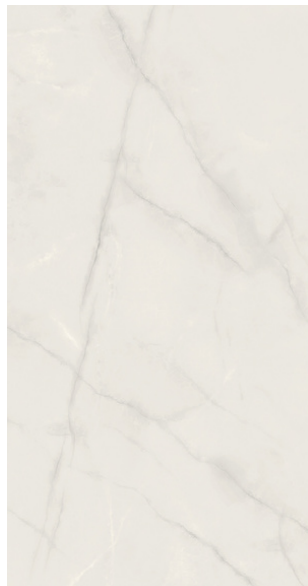

IMPRESS

Glazed Porcelain Tiles - Matte & Polished

Onix Pearl features a fantastic subtle pattern inspired by the semiprecious stone. As in the room scenes, it creates a background of indulgence ready with the ability to allow a sharp shot of color to amass a unique statement. The Impress collection is an up-scaled Patagonian quartzite. It impresses with its distinctive pattern.

Polished

Matte

Matte

Stocked Size

24" x 24" Pol

24" x 48" Pol

24" x 48" Matte

For more information, please visit www.ceramex.ca