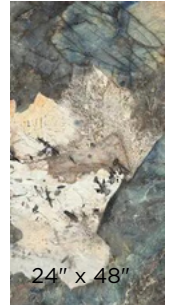

IMPRESS

Glazed Porcelain Tiles - Matte & Polished

Onix Pearl features a fantastic subtle pattern inspired by the semiprecious stone. As in the room scenes, it creates a background of indulgence ready with the ability to allow a sharp shot of color to amass a unique statement. The Impress collection is an up-scaled Patagonian quartzite. It impresses with its distinctive pattern.

Polished

Matte

Matte

Stocked Size

24" x 24" Pol

24" x 48" Pol

24" x 48" Matte

For more information, please visit www.ceramex.ca

24" x 24"

24" x 48"

24" x 48"

	597x597x8mm 24" x 24" Polished	597x1197x8mm 24" x 48" Polished	597x1197x8mm 24" x 48" Matte
Impress			CX-IMP1D2
Onix Pearl	CX-ONP1B1	CX-ONP1D1	CX-ONP1D2
Packaging/Box	5 PCS	2 PCS	2 PCS
Weight/Box	33.95kg	28.2kg	28.2kg