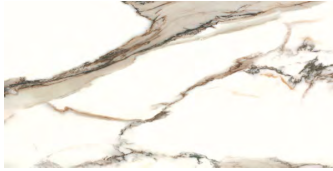

INSPIRATION STONE

CALACATTA GOLD CALACATTA WHITE

12"x12" Mosaic

24"x24"

24"x48"

48"x110"

CALACATTA

COLLECTION

gold
white

◀ VISUALIZATIONS

CALACATTA

12"x12" | 24"x24" | 24"x 48" | 48"x 48" | 48"x 110"

GOLD

48"×110"

0.24"
8 Prints

24"×48"