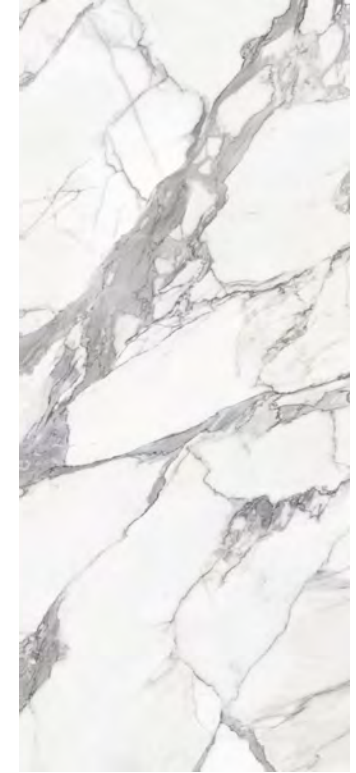

gold
white

◀ VISUALIZATIONS

CALACATTA

12"x12" | 24"x24" | 24"x 48" | 48"x 48" | 48"x 110"

GOLD

48"×110"

0.24"
8 Prints

24"×48"

0.31"
24 Prints

24"×24"

0.31"
48 Prints

12"×12" mosaic

0.31"

DCOF 0.58

WHITE

48"×110"