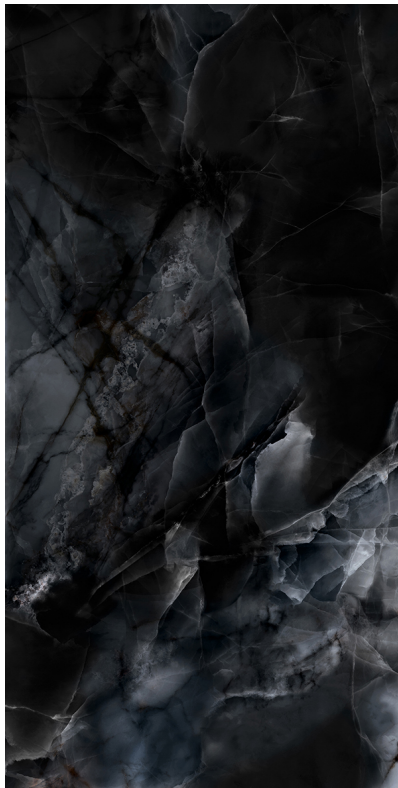

CALMNESS

BLACK

COLLECTION

◀ VISUALIZATIONS

CALMNESS 24"x48"

black

24"×48"

 0.31"