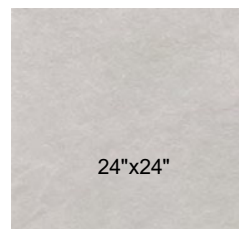

ASH SERIES

ASH Porcelain Series

white

silver

black

beige

Stocked Size

12"x24" Matt

24"x24" Matt

24"x48" Matt

12"x12" Mosaic

ASH SERIES

*All sizes are rectified, coloured body porcelain tiles

**Sizes available

12"x12"

12"x24"

24"x24"

24"x48"

	297x297x8mm 12"x12" mosaic Matt	297x597x8mm 12"x24" Matt	597x597x8mm 24"x24" Matt	597x1197x8mm 24"x48" Matt
White	CX-ASH1D2	CX-ASH1A2	CX-ASH1B2	CX-ASH1C2
Silver	CX-ASH2D2	CX-ASH2A2	CX-ASH2B2	CX-ASH2C2
Black	CX-ASH3D2	CX-ASH3A2	CX-ASH3B2	CX-ASH3C2
Beige	CX-ASH4D2	CX-ASH4A2	CX-ASH4B2	CX-ASH4C2
Packaging/box	5 pcs	8 pcs	4 pcs	2 pcs
Weight/box	8.4kg	27.1kg	27.3kg	27.7kg

*** Picture of Ash White
24"x48" Matt on the wall
and Ash Black 24"x24"
Matt on the floor.

Water Absorption % ISO 10545-3	Breaking Strength ISO 10545-4	Abrasion Resistance ISO 10545-7	Slip Resistance	Frost Resistance ISO 10545-12	Country of Origin	Crazing Resistance ISO 10545-11
<0.1	8mm, >2000 6mm, >1300	White 5/12000 beige 5/12000 Silver 4/2100 Black 3/1500	DCOF 0.58	Resistant	Poland	Resistant
Number of Faces	Thickness	Rectified Tile	Resistance to Staining ISO 10545-14	Surface Application	Application	Environment
12"x24" - 52 24"x24" - 26 24"x48" - 13	5/16" or 8mm 1/4" or 6mm	Yes	4	Walls Floors	Indoor Outdoor	Residential Light Commercial