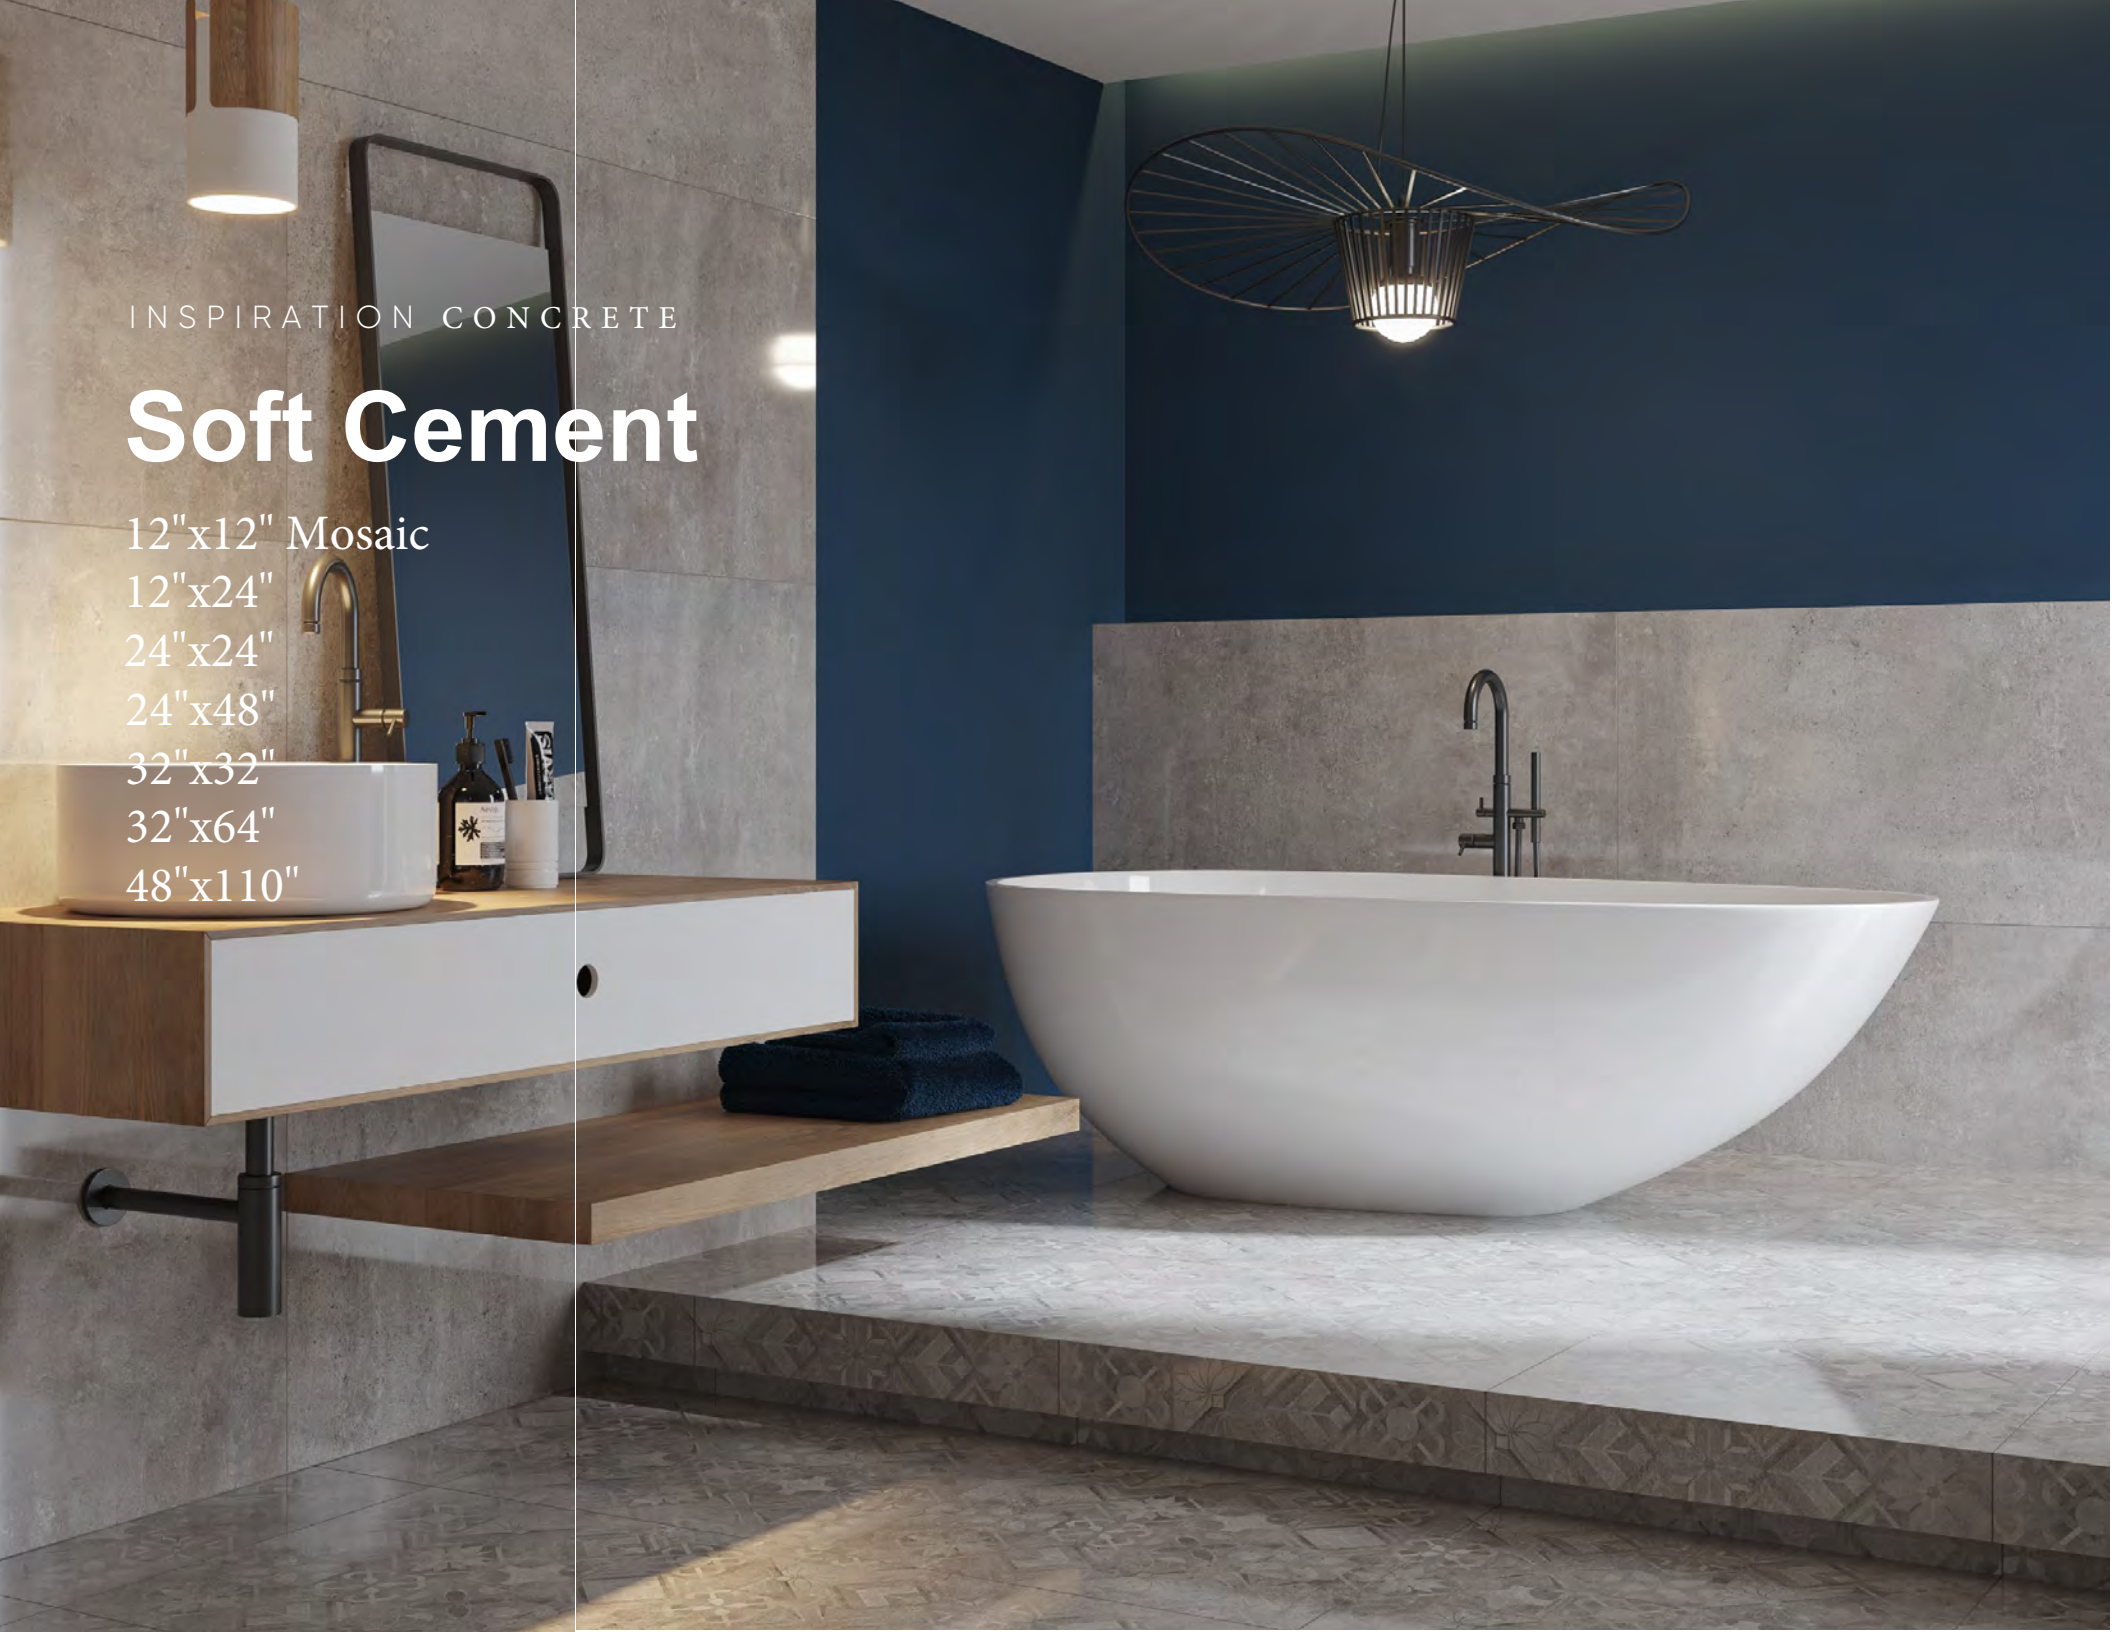

48"x110"

SOFT CEMENT white

COLLECTION

white
silver
graphite

◀ VISUALIZATIONS

SOFT CEMENT

12"x 12" | 12"x 24" | 24"x 24" | 24"x 48" | 32"x 32" | 32"x 64" | 48"x 110"

WHITE