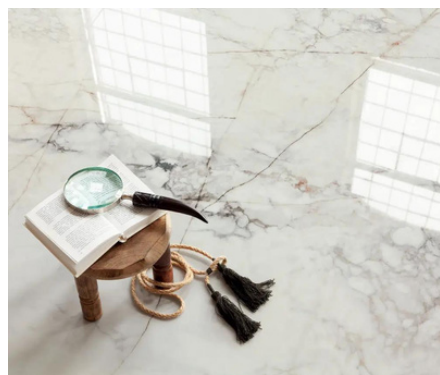

Water Absorption % ISO 10545-3	Breaking Strength ISO 10545-4	Abrasion Resistance ISO 10545-7	Slip Resistance	Frost Resistance ISO 10545-12	Country of Origin	Crazing Resistance ISO 10545-11
<0.5	8mm >1300	IV Matte Finish	R9 A Matte Finish	Resistant	Poland	Resistant
Number of Faces	Thickness	Rectified Tile	Resistance to Staining ISO 10545-14	Surface Application	Application	Environment
15	5/16" or 8mm	Yes	Resistant	Walls Floors	Indoor Outdoor	Residential Light Commercial

**CerameX makes no representations or warranties as to the specifications of any product. Shading and variation is inherent in ceramics and natural stone. Please inspect before installing, no claims accepted after installation. Prices are subject to change without notice; please contact your CerameX Sales Representative for current prices