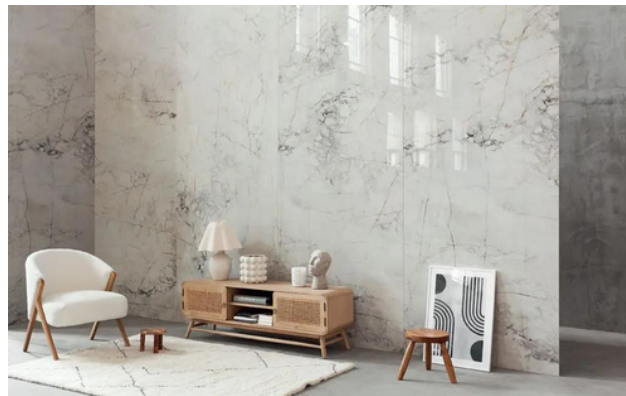

Water Absorption % ISO 10545-3	Breaking Strength ISO 10545-4	Abrasion Resistance ISO 10545-7	Slip Resistance	Frost Resistance ISO 10545-12	Country of Origin	Crazing Resistance ISO 10545-11
<0.5	8mm >1300	IV Matte Finish	R9 A Matte Finish	Resistant	Poland	Resistant
Number of Faces	Thickness	Rectified Tile	Resistance to Staining ISO 10545-14	Surface Application	Application	Environment
15	5/16" or 8mm	Yes	Resistant	Walls Floors	Indoor Outdoor	Residential Light Commercial

**CerameX makes no representations or warranties as to the specifications of any product. Shading and variation is inherent in ceramics and natural stone. Please inspect before installing, no claims accepted after installation. Prices are subject to change without notice; please contact your CerameX Sales Representative for current prices