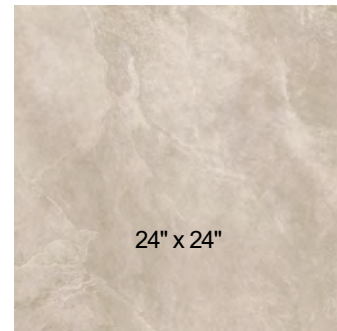

Artport SERIES

ARTPORT Porcelain Series

sand

white

light grey

grey

Stocked Size

12"x24" Matt

24"x24" Matt

Artport SERIES

**Sizes available

12" X 24"

24" x 24"

	297x597x7mm 12"x24" Matt	597x597x7mm 24"x24" Matt
Sand	CX- APT2A2	CX-APT2B2
White	CX-APT1A2	CX-APT1B2
Light Grey	CX-APT3A2	CX-APT3B2
Grey	CX-APT4A2	CX-APT4B2
Packaging/box	8 pcs	5 pcs
Weight/box	23.55kg	29.40kg