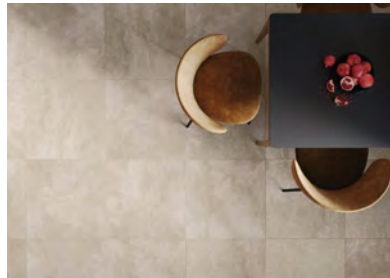

Water Absorbion % ISO 10545-3	Breaking Strength ISO 10545-4	Abrasion Resistance ISO 10545-7	Slip Resistance	Frost Resistance ISO 10545-12	Country of Origin	Crazing Resistance ISO 10545-11
< 0.1	> 1,000	4	R9	Resistant	Poland	Resistant
Number of Faces	Thickness	Rectified Tile	Resistance to Staining ISO 10545-14	Surface Application	Application	Environment
12"x24" - 12 24"x24" - 24	7mm	Yes	5	Walls Floors	Indoor Outdoor	Residential Light Commercial

All images are for reference only and may not match physical product exactly. All sizing is nominal and all product specifications are supplied by the manufacturer and are subject to change by the manufacturer without notice to you or to Ceramex Tile & Stone. Ceramex makes no representations or warranties as to the specifications of any product. Shading and variation is inherent in ceramics and natural stone. Please inspect before installing, no claims accepted after installation. Prices are subject to change without notice; please contact your Ceramex Sales Representative for current prices.