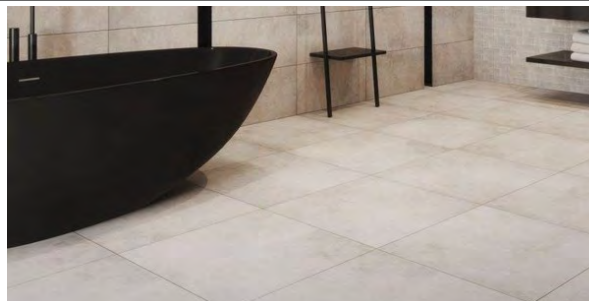

Water Absorption % ISO 10545-3	Breaking Strength ISO 10545-4	Abrasion Resistance ISO 10545-7	Slip Resistance	Frost Resistance ISO 10545-12	Country of Origin	Crazing Resistance ISO 10545-11
0.3	950,< 7.5 mm 1500≥ 7.5 mm	4	R10	Resistant	Poland	Resistant
Number of Faces	Thickness	Rectified Tile	Resistance to Staining ISO 10545-14	Surface Application	Application	Environment
12"x24" - 7 24"x24" - 9 24"x48" - 6	2" x 2" 9.5mm 12" x 24" 7mm 24" x 24" 8mm 24" x 48" 10mm	Yes	5	Walls Floors	Indoor Outdoor	Residential Light Commercial

All images are for reference only and may not match physical product exactly. All sizing is nominal and all product specifications are supplied by the manufacturer and are subject to change by the manufacturer without notice to you or to Ceramex Tile & Stone. Ceramex makes no representations or warranties as to the specifications of any product. Shading and variation is inherent in ceramics and natural stone. Please inspect before installing, no claims accepted after installation. Prices are subject to change without notice; please contact your Ceramex Sales Representative for current prices.